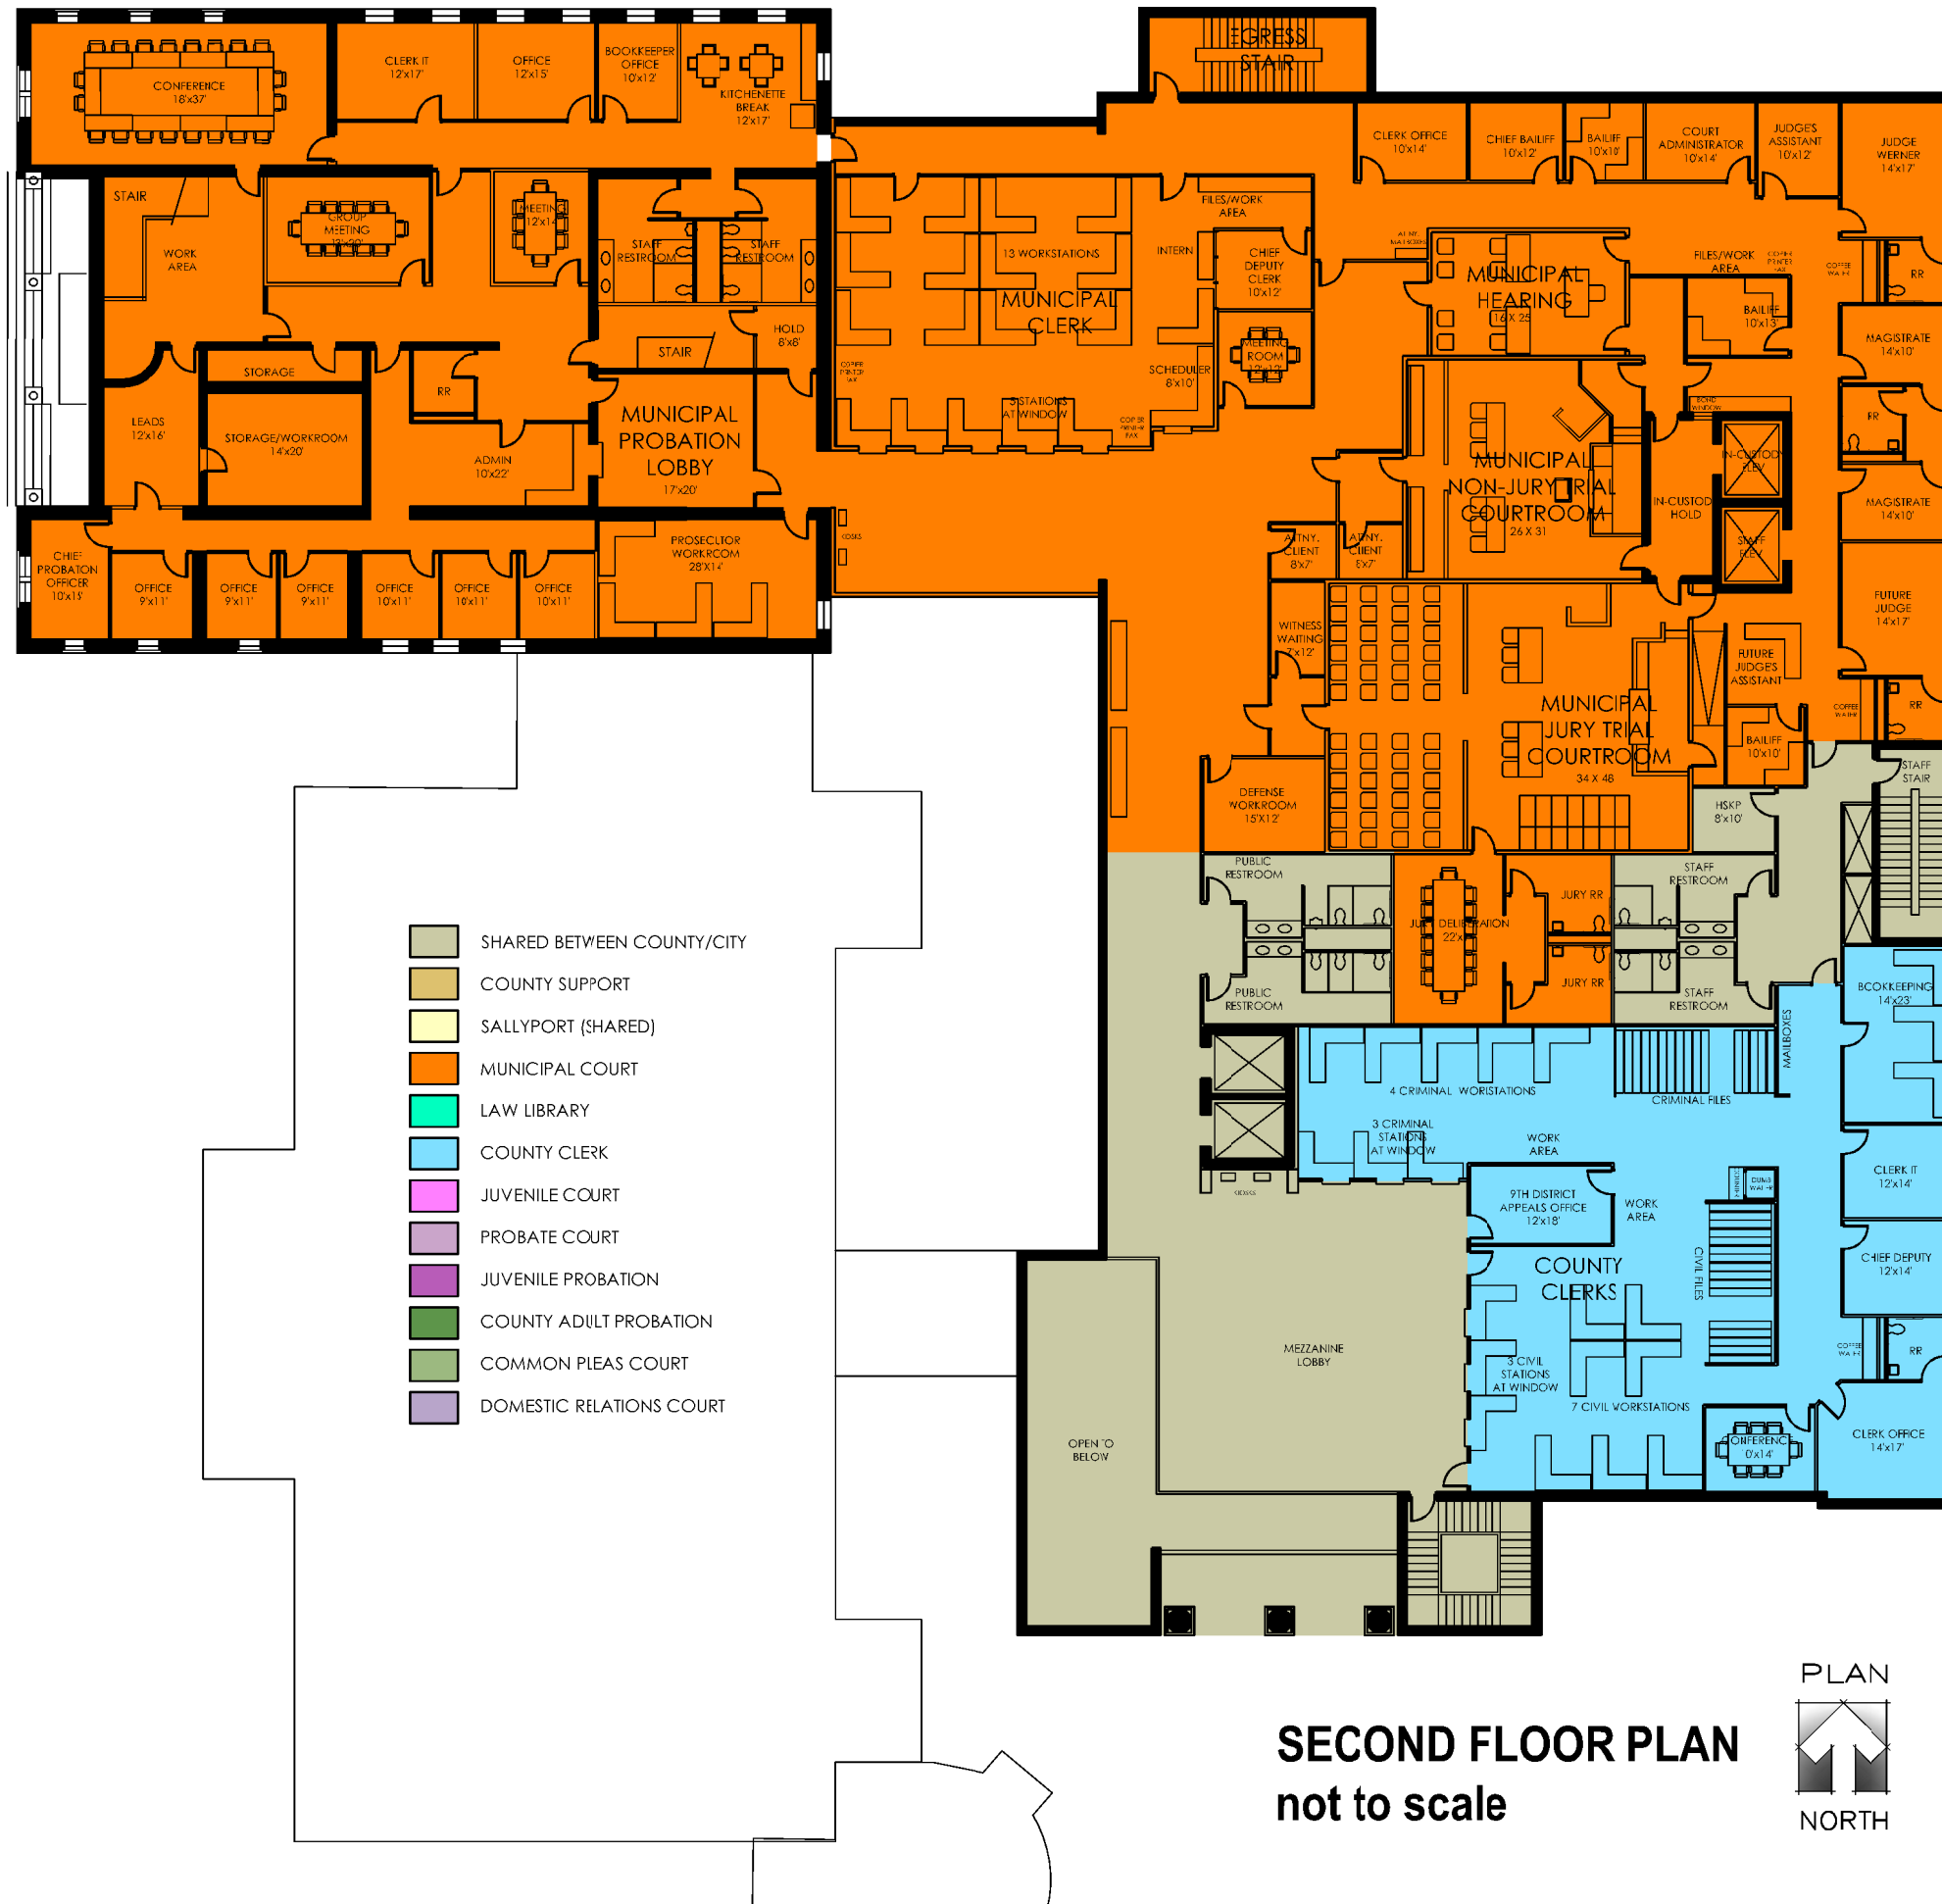

FIRST FLOOR PLAN
not to scale

MEDINA COURTHOUSE
08-26-2020

- SHARED BETWEEN COUNTY/CITY
- COUNTY SUPPORT
- SALLYPORT (SHARED)
- MUNICIPAL COURT
- LAW LIBRARY
- COUNTY CLERK
- JUVENILE COURT
- PROBATE COURT
- JUVENILE PROBATION
- COUNTY ADULT PROBATION
- COMMON PLEAS COURT
- DOMESTIC RELATIONS COURT

SECOND FLOOR PLAN
not to scale

MEDINA COURTHOUSE
08-26-2020

- SHARED BETWEEN COUNTY/CITY
- COUNTY SUPPORT
- SALLYPORT (SHARED)
- MUNICIPAL COURT
- LAW LIBRARY
- COUNTY CLERK
- JUVENILE COURT
- PROBATE COURT
- JUVENILE PROBATION
- COUNTY ADULT PROBATION
- COMMON PLEAS COURT
- DOMESTIC RELATIONS COURT

FIFTH FLOOR PLAN
not to scale

MEDINA COURTHOUSE
08-26-2020