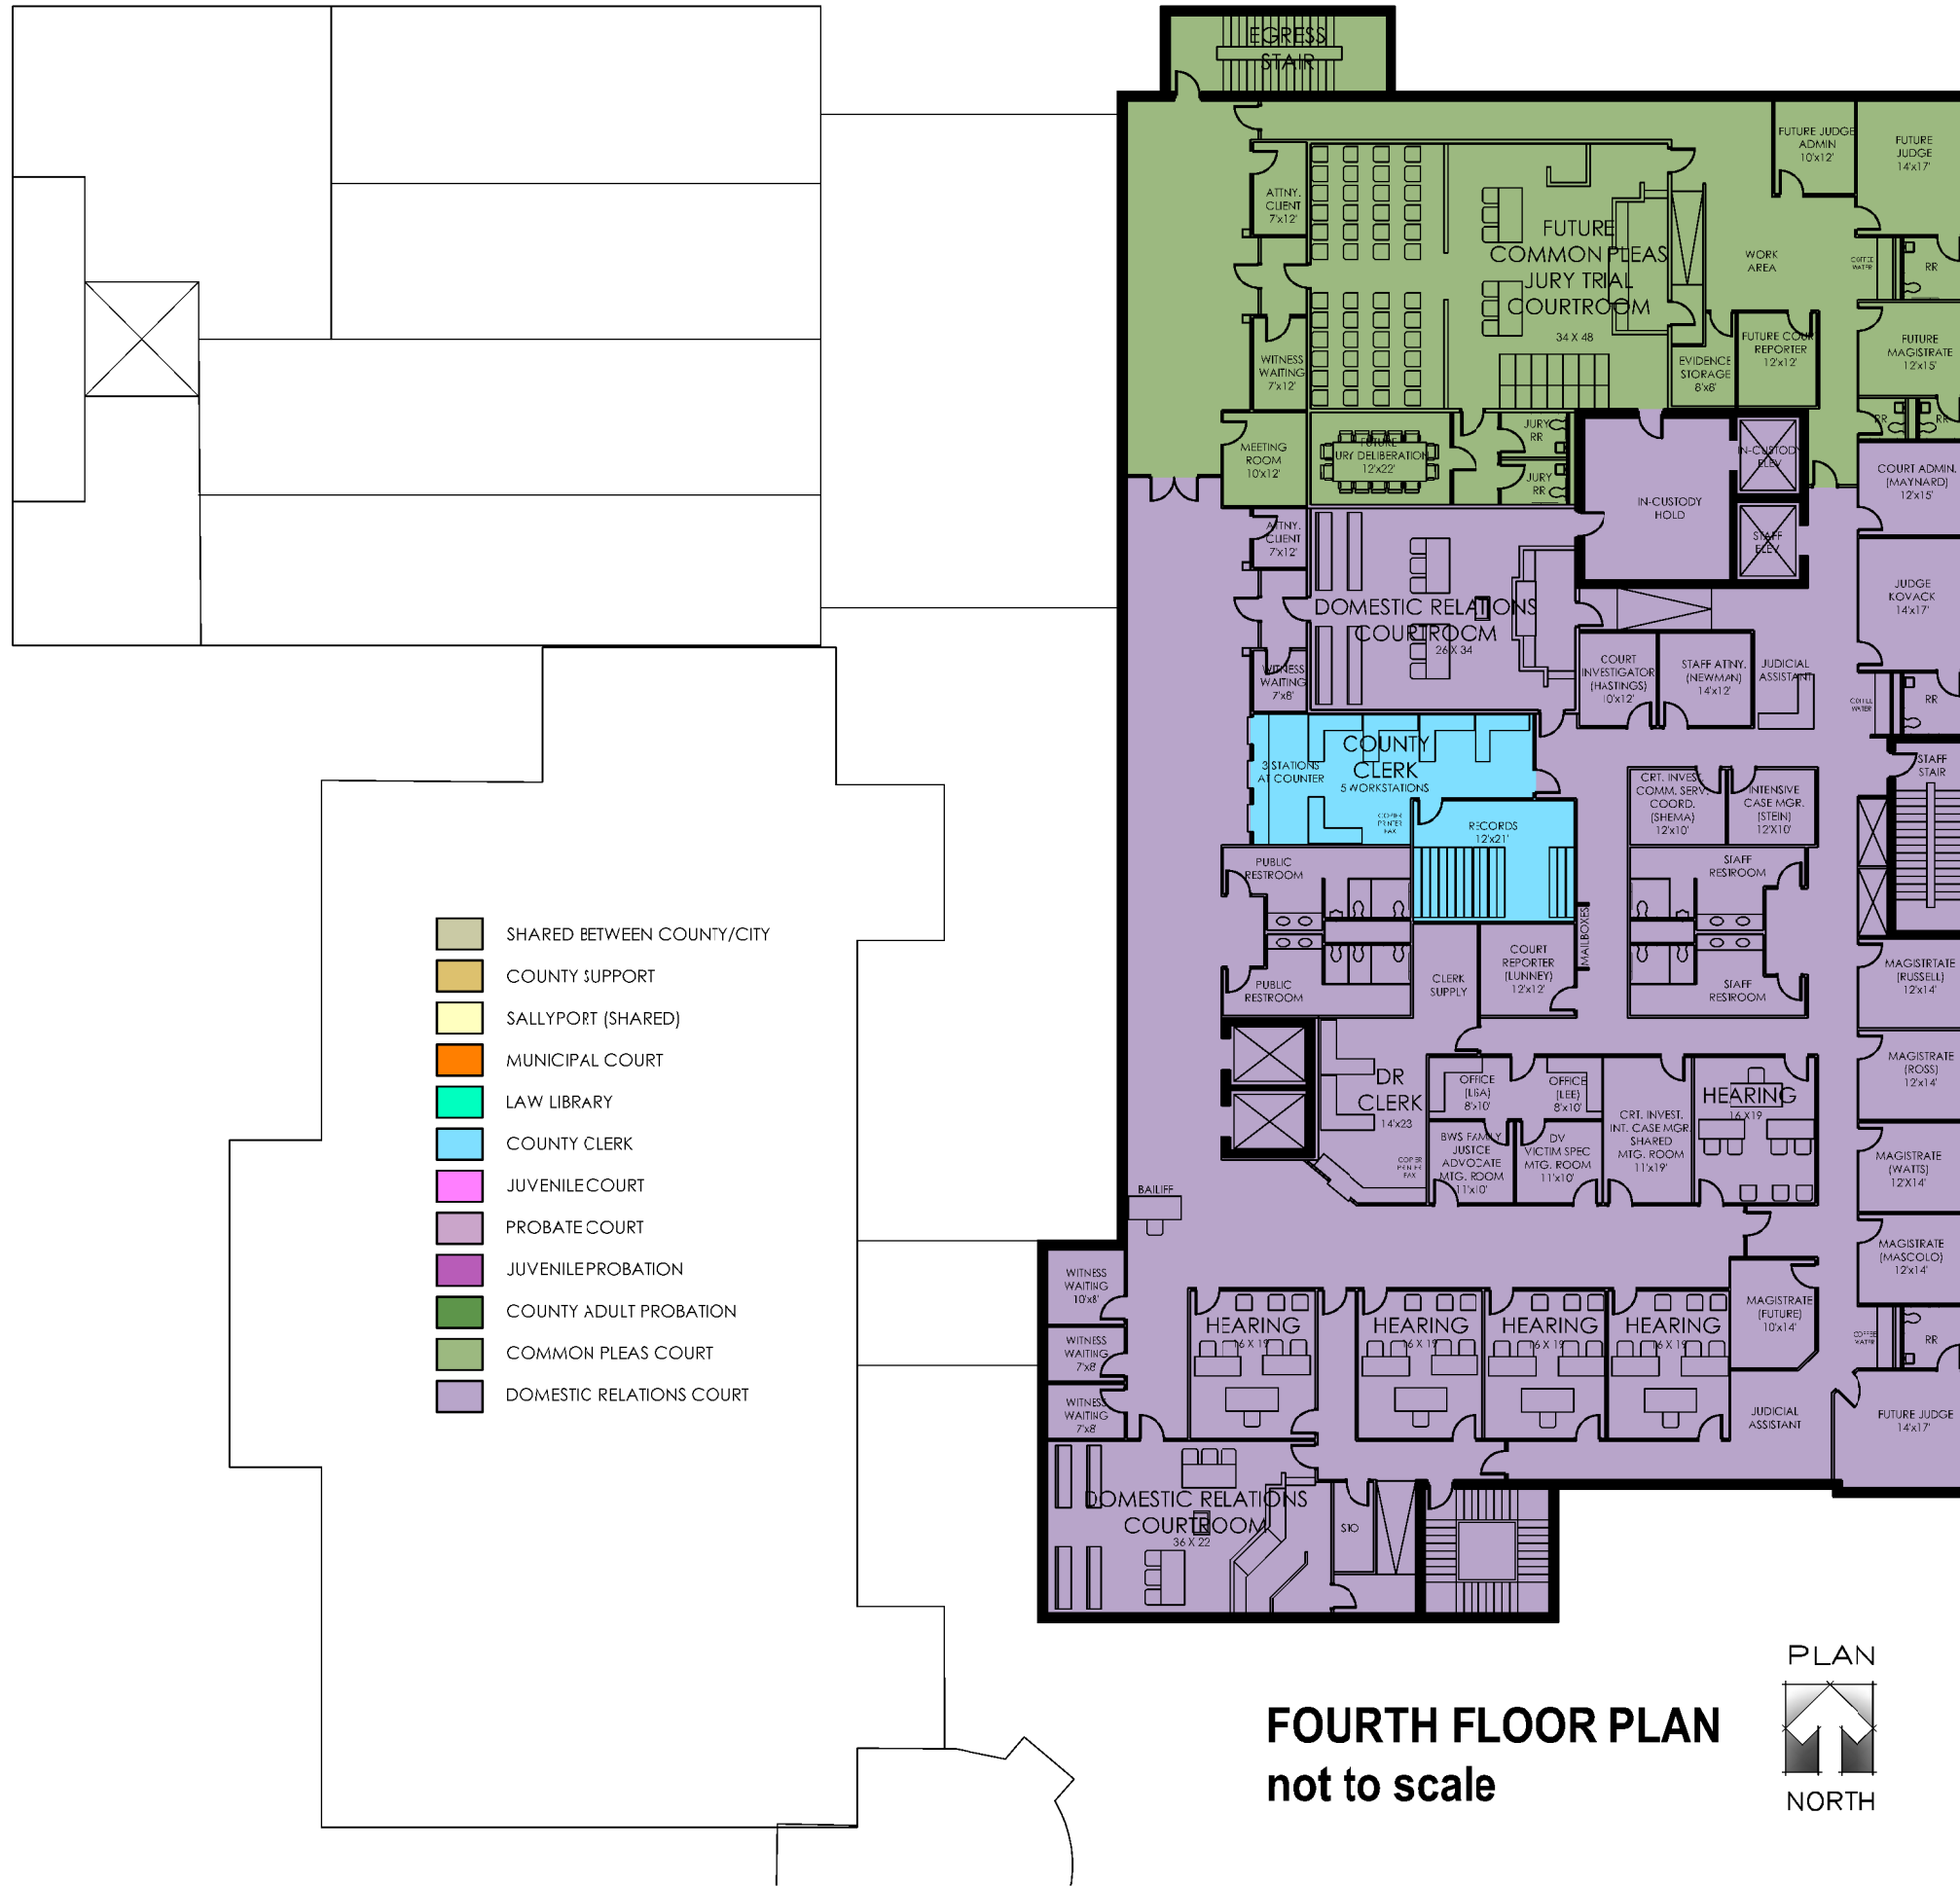

FIRST FLOOR PLAN
not to scale

MEDINA COURTHOUSE
08-26-2020

- SHARED BETWEEN COUNTY/CITY
- COUNTY SUPPORT
- SALLYPORT (SHARED)
- MUNICIPAL COURT
- LAW LIBRARY
- COUNTY CLERK
- JUVENILE COURT
- PROBATE COURT
- JUVENILE PROBATION
- COUNTY ADULT PROBATION
- COMMON PLEAS COURT
- DOMESTIC RELATIONS COURT

SECOND FLOOR PLAN
not to scale

MEDINA COURTHOUSE
08-26-2020

- SHARED BETWEEN COUNTY/CITY
- COUNTY SUPPORT
- SALLYPORT (SHARED)
- MUNICIPAL COURT
- LAW LIBRARY
- COUNTY CLERK
- JUVENILE COURT
- PROBATE COURT
- JUVENILE PROBATION
- COUNTY ADULT PROBATION
- COMMON PLEAS COURT
- DOMESTIC RELATIONS COURT

THRID FLOOR PLAN
not to scale

MEDINA COURTHOUSE
08-26-2020

- SHARED BETWEEN COUNTY/CITY
- COUNTY SUPPORT
- SALLYPORT (SHARED)
- MUNICIPAL COURT
- LAW LIBRARY
- COUNTY CLERK
- JUVENILE COURT
- PROBATE COURT
- JUVENILE PROBATION
- COUNTY ADULT PROBATION
- COMMON PLEAS COURT
- DOMESTIC RELATIONS COURT

FIFTH FLOOR PLAN
not to scale

MEDINA COURTHOUSE
08-26-2020