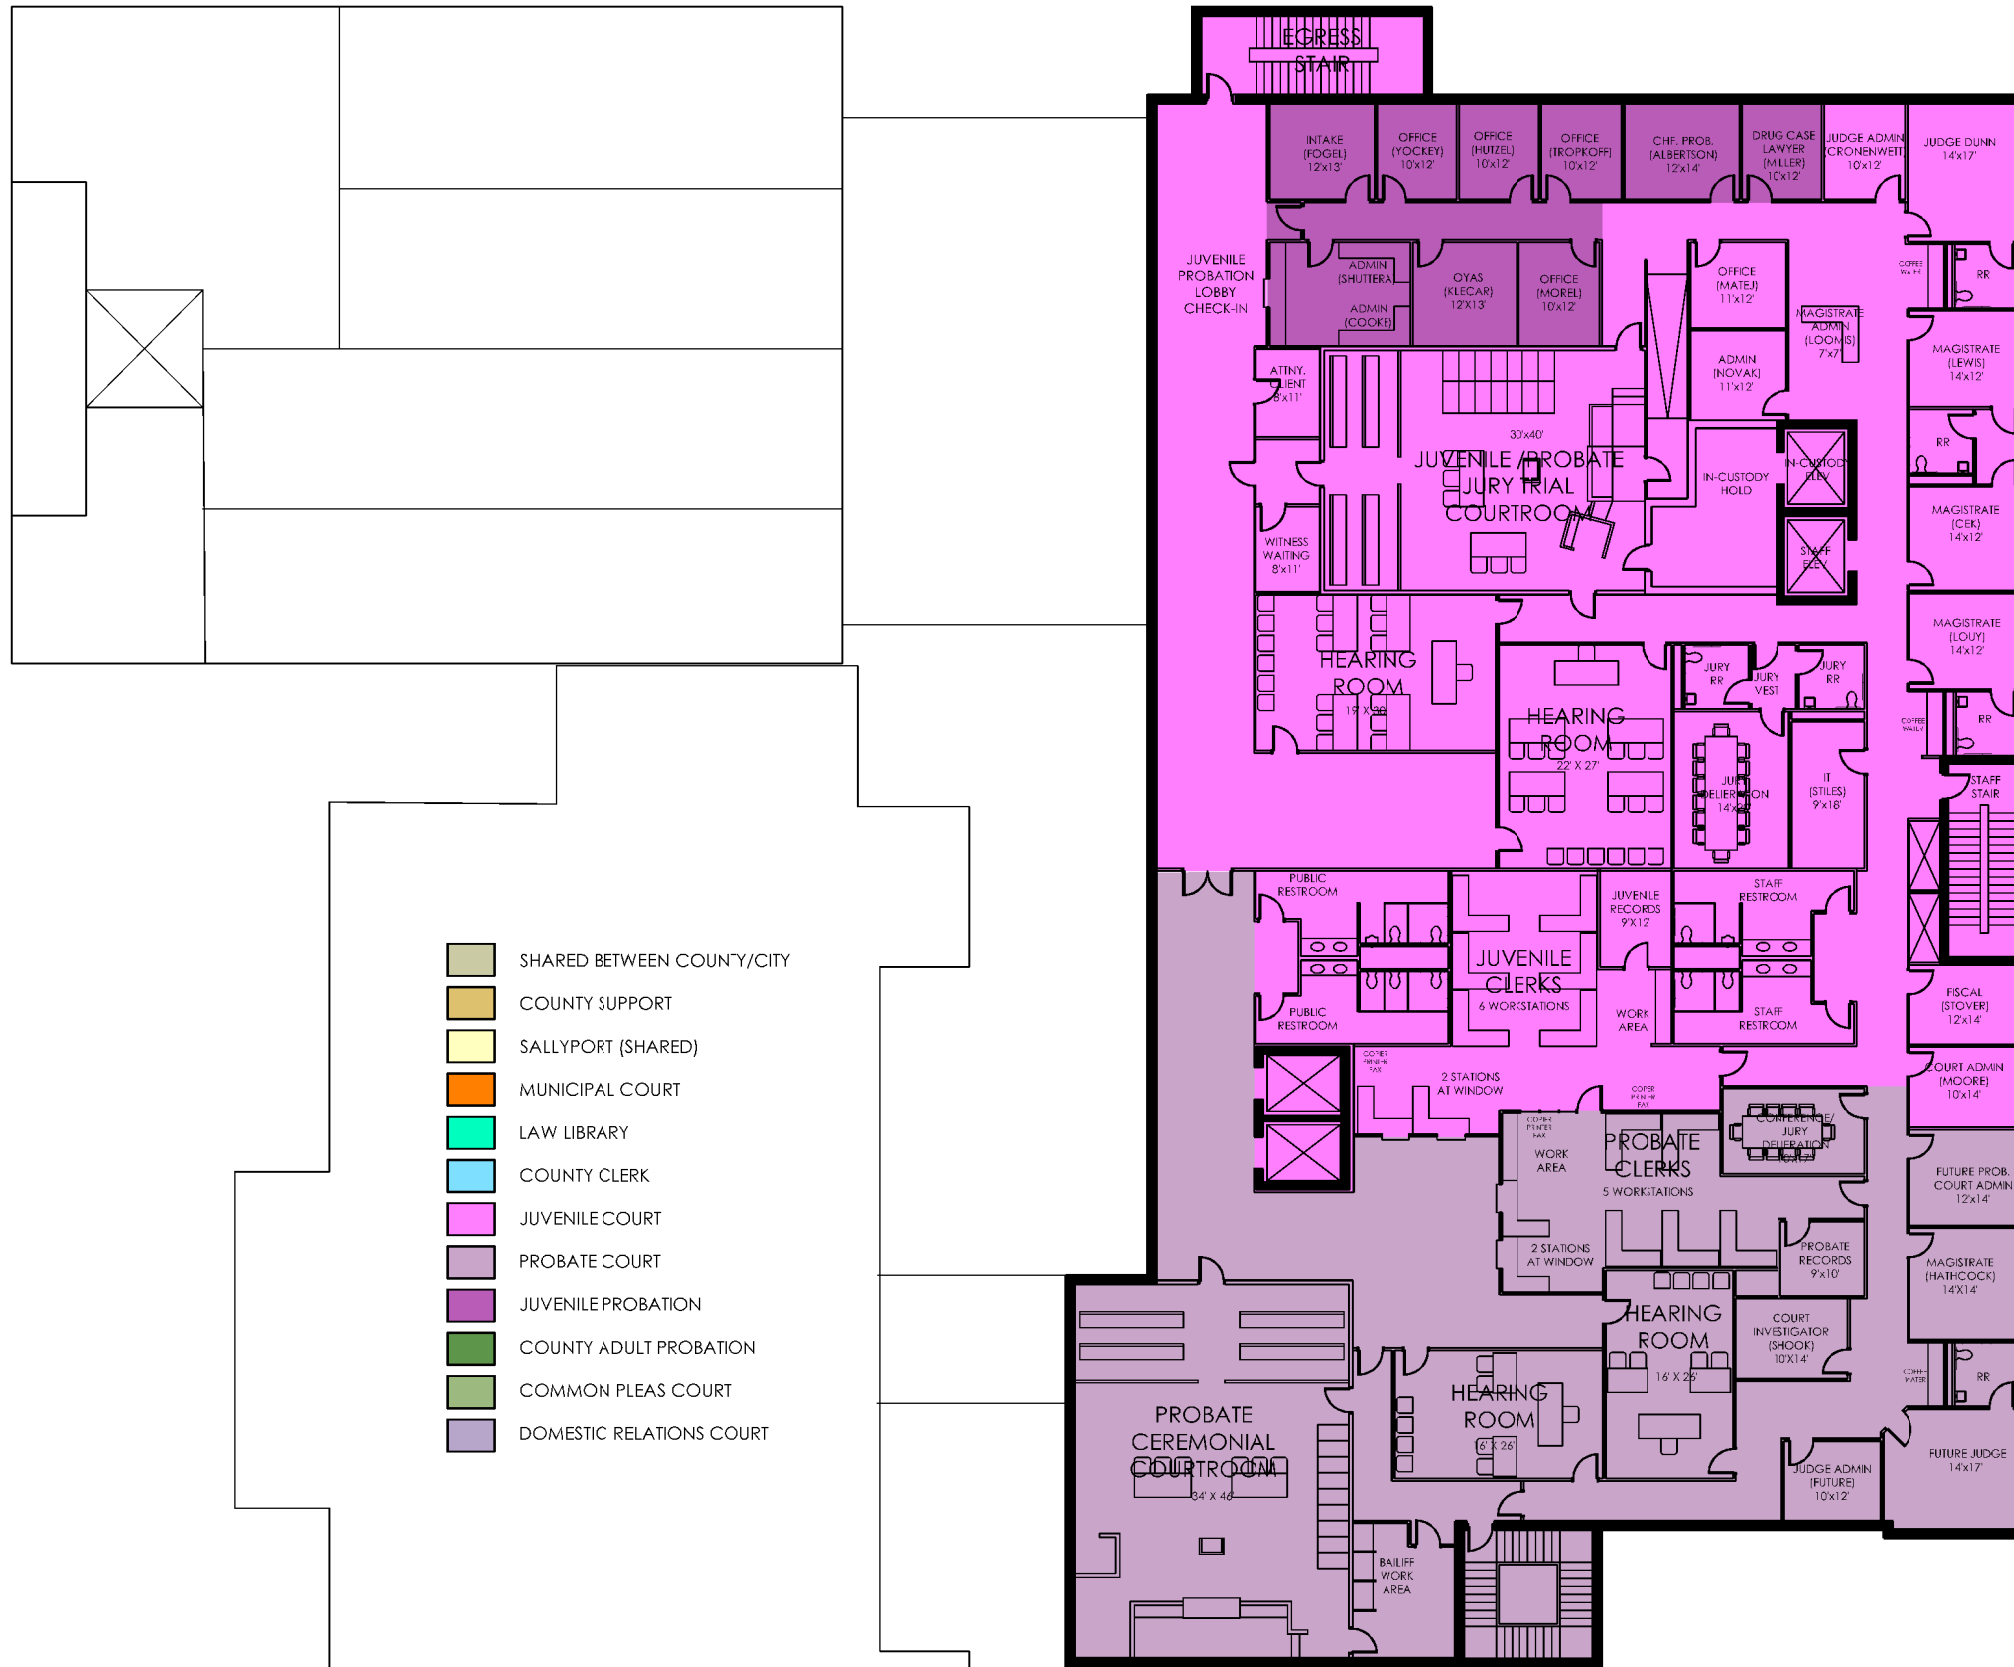

FIRST FLOOR PLAN
not to scale

MEDINA COURTHOUSE
08-26-2020

- SHARED BETWEEN COUNTY/CITY
- COUNTY SUPPORT
- SALLYPORT (SHARED)
- MUNICIPAL COURT
- LAW LIBRARY
- COUNTY CLERK
- JUVENILE COURT
- PROBATE COURT
- JUVENILE PROBATION
- COUNTY ADULT PROBATION
- COMMON PLEAS COURT
- DOMESTIC RELATIONS COURT

SECOND FLOOR PLAN
not to scale

MEDINA COURTHOUSE
08-26-2020

- SHARED BETWEEN COUNTY/CITY
- COUNTY SUPPORT
- SALLYPORT (SHARED)
- MUNICIPAL COURT
- LAW LIBRARY
- COUNTY CLERK
- JUVENILE COURT
- PROBATE COURT
- JUVENILE PROBATION
- COUNTY ADULT PROBATION
- COMMON PLEAS COURT
- DOMESTIC RELATIONS COURT

THRID FLOOR PLAN
not to scale

MEDINA COURTHOUSE
08-26-2020

- SHARED BETWEEN COUNTY/CITY
- COUNTY SUPPORT
- SALLYPORT (SHARED)
- MUNICIPAL COURT
- LAW LIBRARY
- COUNTY CLERK
- JUVENILE COURT
- PROBATE COURT
- JUVENILE PROBATION
- COUNTY ADULT PROBATION
- COMMON PLEAS COURT
- DOMESTIC RELATIONS COURT

FIFTH FLOOR PLAN
not to scale

MEDINA COURTHOUSE
08-26-2020